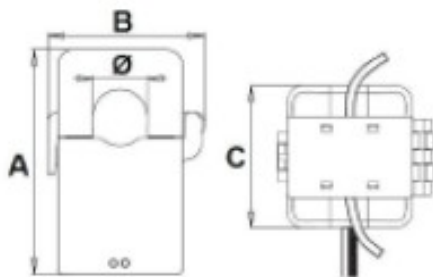

# SPLIT CORE CURRENT TRANSFORMER

The SCTK-035 split core current transformers are often used with existing cables so no disconnection is necessary saving time on installation. The SCTK68 comes complete with 1m cable making connection simple.

Available as 100, 200, 250, 300, 400, and 500/5 Amp

Dimensions(mm/inch)

| Type     | Ø              | A              | B              | C              |
|----------|----------------|----------------|----------------|----------------|
| 681B-035 | 35.0<br>(1.38) | 83.0<br>(3.27) | 65.0<br>(2.56) | 40.0<br>(1.57) |